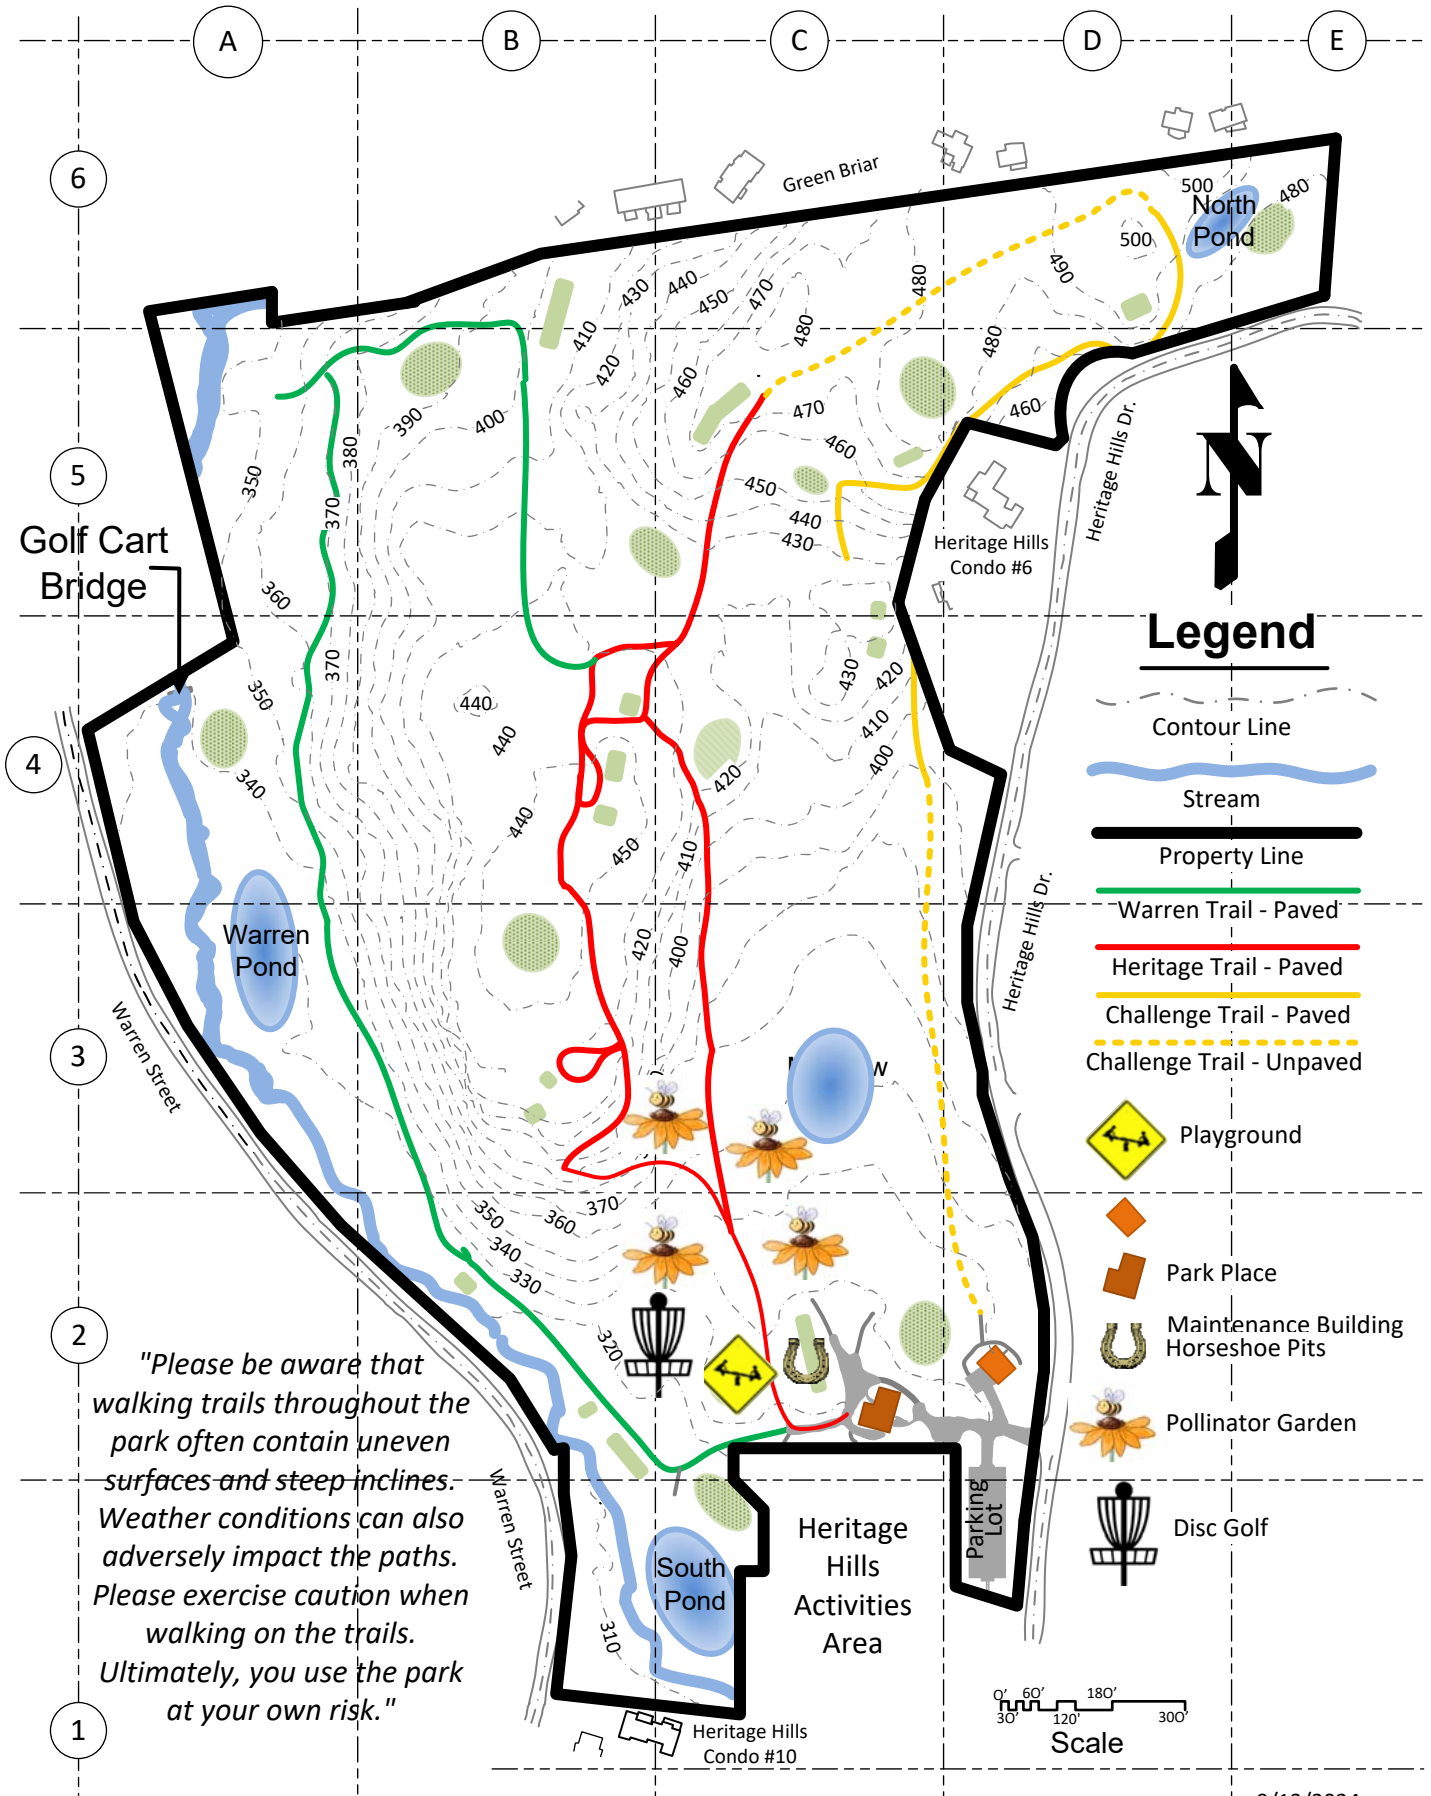

Meadowlark Park – Trail Map

This map is provided for informational purposes only. Not all objects are presented to scale.

"Please be aware that walking trails throughout the park often contain uneven surfaces and steep inclines. Weather conditions can also adversely impact the paths. Please exercise caution when walking on the trails. Ultimately, you use the park at your own risk."